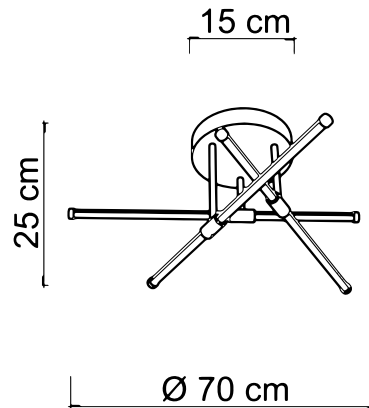

ELIA/PLP

ceiling lamp

The Elia Collection embodies the concept of illuminated minimalism, with lamps characterized by an extruded aluminum profile that offers extraordinary simplicity. These lamps not only provide light but also decorate the spaces they inhabit. With their essential and clean design, the Elia Collection represents a perfect blend of functionality and aesthetics, offering sophisticated lighting that harmoniously integrates into the decor.

7272	ELIA/PLP O
7289	ELIA/PLP N
Power	24W Led Integrated
Input	220/240 V - 50/60Hz
Kelvin	3000
Dimmable	No
Real Lumen	1548
CRI	85
IP	20

PACKAGING DATA :

Packages	1
Net Weight	0,9kg
Gross Weight	1,5kg
Volume	0,0225 m ³